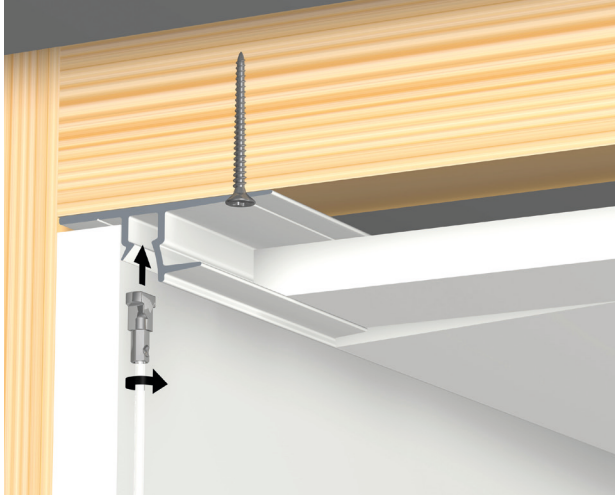

CEILING SYSTEMS - INTEGRATED

SHADOWLINE

SHADOWLINE DRYWALL (FIXATION DRYWALL)