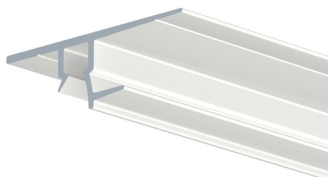

RAIL

SHADOWLINE DRYWALL
RAL 9016

ARTICLE NO. 250 cm FOR USE WITH DRYWALL 10	05.08400
ARTICLE NO. 250 cm FOR USE WITH DRYWALL 13	05.08420

FASTENER MATERIAL

FISCHER UX 5X30 R UNIVERSAL PLUG 5 mm	9.4931
SCREW 3,5 mm X 45 mm	9.4929
RAIL IS SUPPLIED WITHOUT HOLES